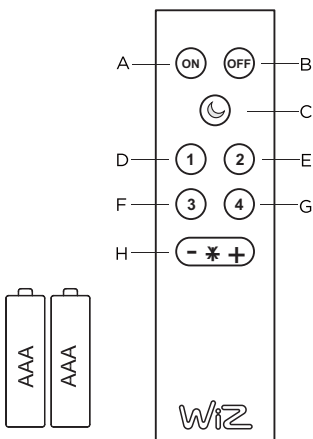

- A. ON
- B. OFF
- C. Night light
- D. Favorite light mode 1
- E. Favorite light mode 2
- F. Favorite light mode 3
- G. Favorite light mode 4
- H. Brightness adjustment

230V~50Hz LED 23W